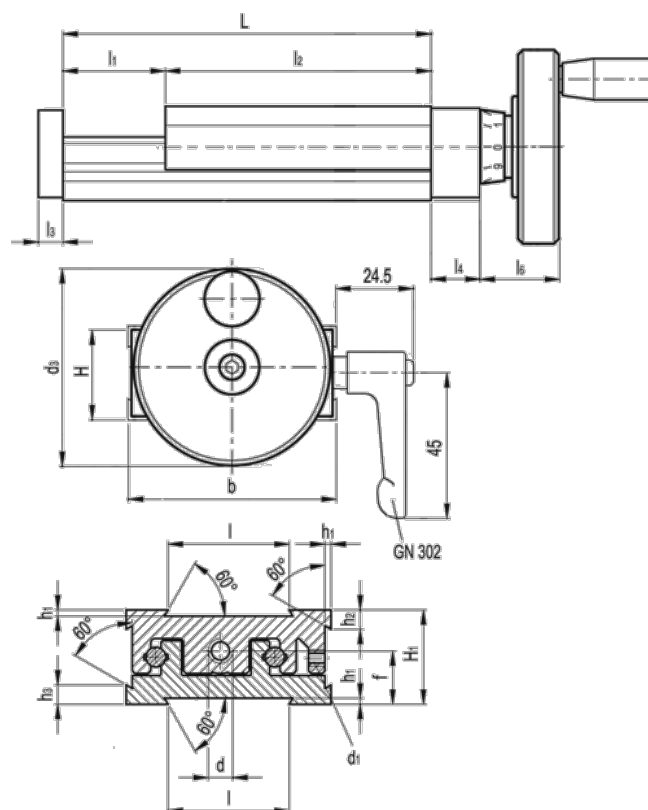

# Data Sheet

Article number: 20773011

Description: Adjustable slide unit  
GN 900-50-120-50-H-2

## Measures

b = 50	h2 = 4.5
d = M6x1	h3 = 7.0
d1 = M4	l = 30
d3 = 50	L - l1 = 120-50
f = 13.0	l2 = 70
H = 23.0	l3 = 6
h1 = 1.5	l4 = 12
H1 = 23	l6 = 22